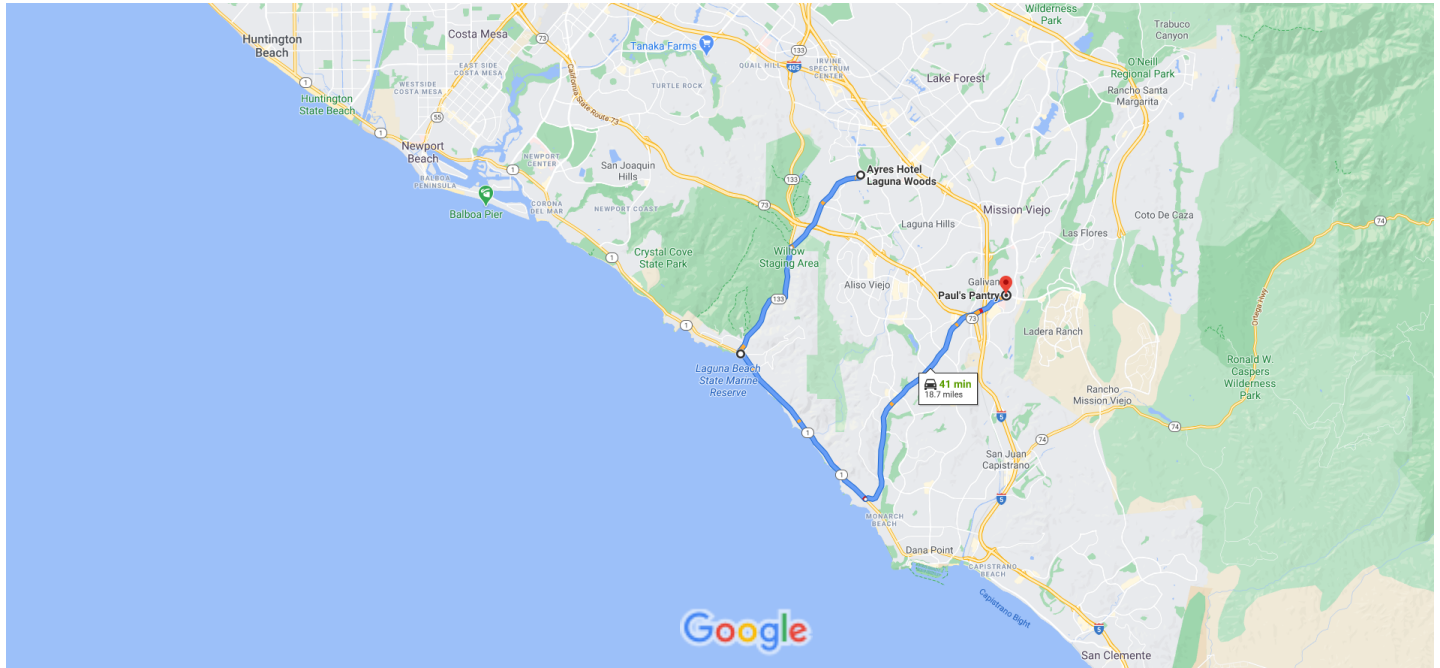

Ayres Hotel Laguna Woods to Paul's Pantry

Drive 18.7 miles, 41 min

Map data ©2020 Google 2 mi

Ayres Hotel Laguna Woods

24341 El Toro Rd, Laguna Woods, CA 92637

Take Town Centre to El Toro Rd

- 53 s (423 ft)
- ↑ 1. Head west toward El Toro Rd
- 92 ft
- ↶ 2. Turn left onto Town Centre
- 331 ft

Take CA-1 S and Crown Valley Pkwy to Bellogente in Mission Viejo

- 39 min (18.6 mi)
- ↷ 3. Turn right at the 1st cross street onto El Toro Rd
- 2.7 mi
- ↶ 4. Turn left onto CA-133 S/Laguna Canyon Rd
- Continue to follow CA-133 S*
- 3.4 mi
- ↑ 5. Continue straight onto Broadway St
- 381 ft
- ↶ 6. Use the left 2 lanes to turn left onto CA-1 S
- Pass by Taco Bell (on the right in 0.5 mi)*
- 5.2 mi

- ↩ 7. Use the left 2 lanes to turn left onto Crown Valley Pkwy

7.2 mi

Continue on Bellogente to your destination

59 s (367 ft)

- ↩ 8. Turn left onto Bellogente
i Pass by Chili's Grill & Bar (on the left)